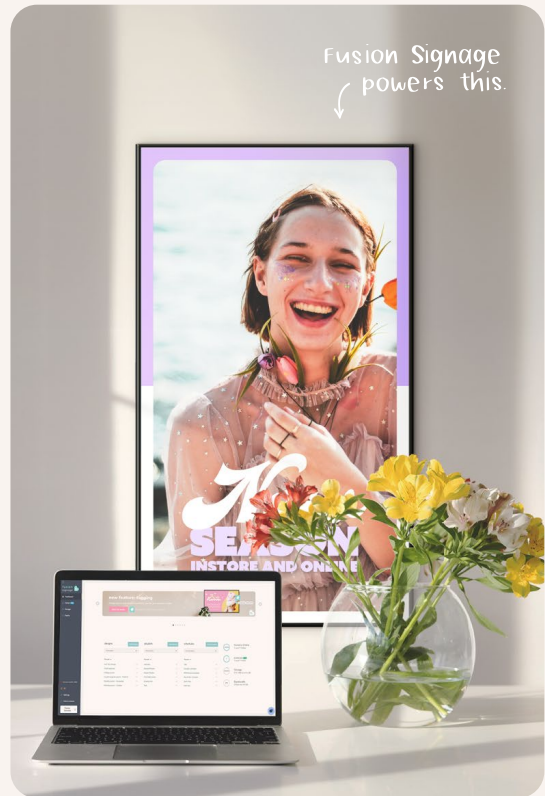

Ready for easy-peasy software?

Your digital signage, made easy

Intuitively designed and created to grow with you, we'd love to welcome you to the Fusion Signage family.

How to get started

1. Sign up for a free trial and [watch our demo](#).
2. Choose your hardware solution through one of our reputable resellers.
3. Choose the licence and duration based on your needs.
4. Get started sending content to your screens.

Fusion Signage Pty Ltd
contact@fusionsignage.com.au
Ph (07) 3844 1134

[Start now →](#)

Demos on demand

We decided to skip the scheduling and offer our demos on-demand. Available for you any day, any time.

[Watch now →](#)

The Fusion Signage Support Centre

As your first go-to for answers, check out our Support Centre. Here you'll find installation guides, general support FAQs, release updates and an entire step-by-step help guide.

[View support centre →](#)